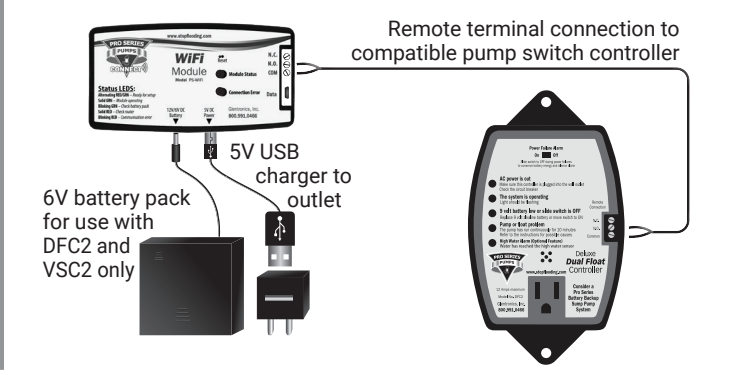

Remote terminal connection to compatible deluxe (DFC2 or VSC2) controller for pump

Pro Series System Compatibility:

Primary Pump Switch	Backup Systems	Combo Systems
• DFC2	• PHCC 1850	• PS-C22
• VSC2	• PHCC 2400	• PS-C33
• DVSA		• PS-C50

Included with PS-WiFi Module:

- WiFi module
- Mini USB cable
- Micro USB cable
- 5V 1A USB charger
- Remote terminal cable
- Pro Series battery pack
- 12V battery cable
- Mounting hardware

Available from: