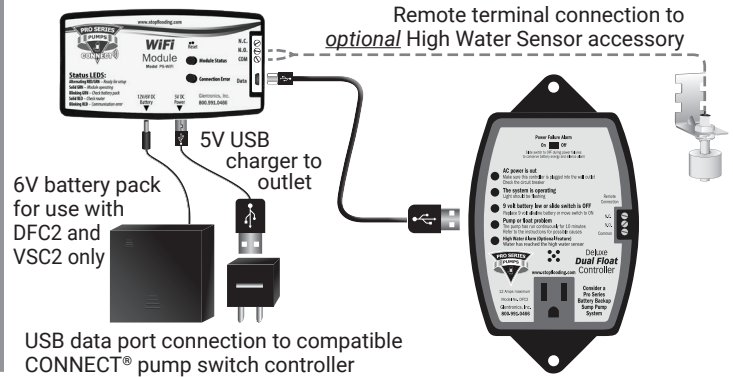

## Installation Diagrams with the USB Data Port

Connection with the USB data port enables the homeowner to receive a text, e-mail or in-app notification regarding exactly which alarm is occurring or what maintenance is needed.

### USB data port connection to compatible Pro Series CONNECT® backup or combination system

### USB data port connection to compatible Pro Series CONNECT® deluxe (DFC2 or VSC2) controller for pump

### Included with PS-WiFi Module:

- WiFi module
- Mini USB cable
- Micro USB cable
- 5V 1A USB charger
- Remote terminal cable
- Pro Series battery pack
- 12V battery cable
- Mounting hardware

Available from: