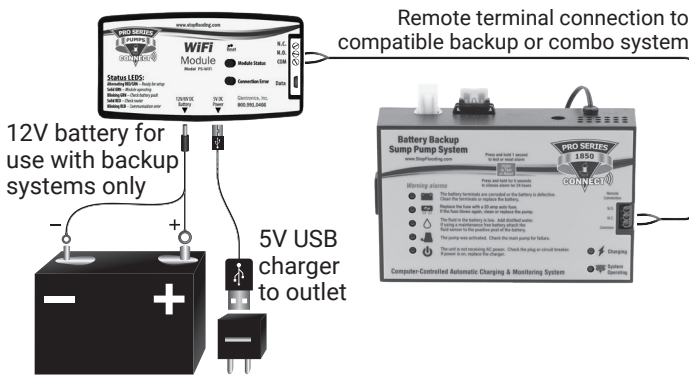

Remote terminal connection to compatible backup or combo system