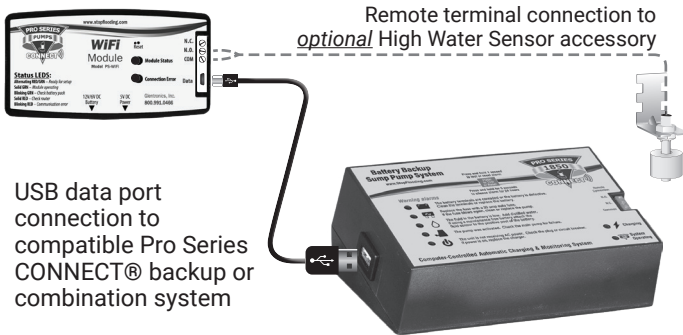

PRO SERIES CONNECT® WiFi MODULE

Installation Diagrams with the USB Data Port

Connection with the USB data port enables the homeowner to receive a text, e-mail or in-app notification regarding exactly which alarm is occurring or what maintenance is needed.

USB data port connection to compatible Pro Series CONNECT® backup or combination system